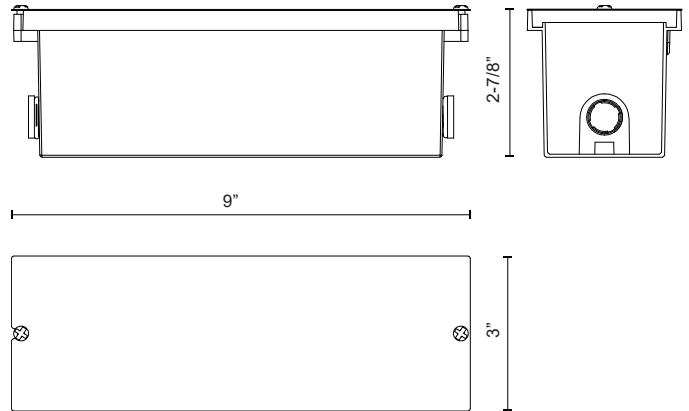

**NEWPORT
ER72410-CBOX
STEP LIGHTS**

PROJECT

DESCRIPTION

Die cast wet location back box compatible with the ER72410.

SPECIFICATION DETAILS

Fixture Dimensions	W9" x H3" x E2-7/8"
Location	Wet
Mounting Style	Wall Mount
Material	Aluminum

* For custom options, consult factory for details.
* For warranty information, please visit www.kuzcolighting.com/warranty

KUZCO

CANADA: 19054 28TH AVENUE - SURREY, BC V3Z 6M3
USA: 3035 E. LONE MOUNTAIN ROAD - LAS VEGAS, NV 89081

WWW.KUZCOLIGHTING.COM

© 2024 KUZCO LIGHTING. ALL RIGHTS RESERVED.

COMMENT